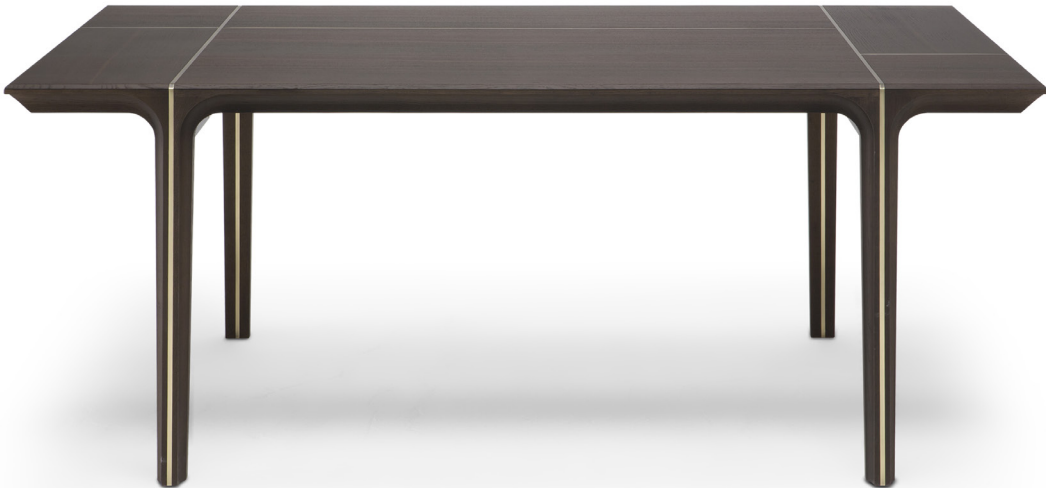

■ E021MNO

■ E021MTW

■ E021MNV

SCHEMA'S

RECTANGULAR FIXED

100cm x 180cm H 74cm  
39,37" x 70,87" H 29,13"

100cm x 260cm H 74cm  
39,37" x 102,36" H 29,13"

RECTANGULAR CONSOLE

150cm x 45cm H 62cm  
59,06" x 17,72" H 24,41"

FINISHINGS

Frame finishing

PEWTER

BRASS

Top finishing

WALNUT

SMOKED OAK